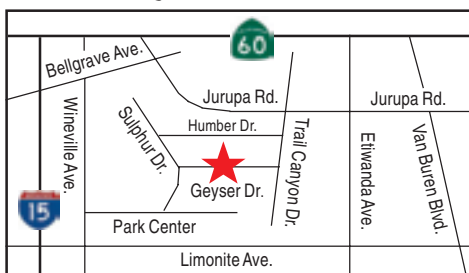

Hosted by

**Janet Backer at her home on
Saturday, December 16th
starting at 5:00 pm**

Join us for Christmas Dinner and Gift Exchange
with RRT members and guests.

If you would like to participate in the white elephant gift exchange,
Please bring a wrapped "Western" Christmas Gift ($15.00 Value).

Ham will be provided by the club. There will be wine, stronger...BUOB.

Please RSVP by December 14th. Janet would like to know how many are
coming and what side dish or dessert you would like to bring. Dress casual.